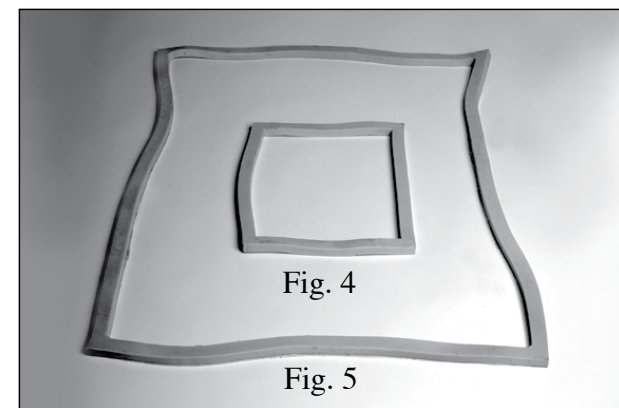

BAGHOUSE DOOR GASKET (Fig. 5)

Part No.	Description	Price
1250161R	4800 for CL	$100.00

SALE

REAR INSPECTION DOOR GASKET

Fits small square inspection door on rear bulkhead.

Part No.	Description	Price
1250011	7" x 7"	$3.00

SALE

DOOR GASKET (ACE)

Fits most Guzzler round doors, sold per ft.

Part No.	Description	Price
1250327	3/4" D-ring	$6.50/ft.

SALE

TAILGATE GASKET

Part No.	Description	Price
1250082	D-ring 20' 6"	$175.00
1250358	Full opening D-ring	$550.00

SALE

EXPANSION JOINT GASKET

Part No.	Description	Price
1250012	12"	$30.00

Vacuum Nozzles

FLOOR (Fig. 1)

Wide transition for floor vacuuming.

Part No.	Description	Price
1280083	6" Aluminum	$425.00

BULK (Fig. 2)

Straight shoot for general vacuuming.

Part No.	Description	Price
1280091	6" Aluminum	$150.00

CAGE LONG (Fig. 3)

Hose is placed inside of cage, most commonly used with plastic or PVC flex material (wears out hose instead of nozzles). The cage nozzle has an end guard to prevent hose from collapsing.

Part No.	Description	Price
1280847	6" Aluminum	$475.00