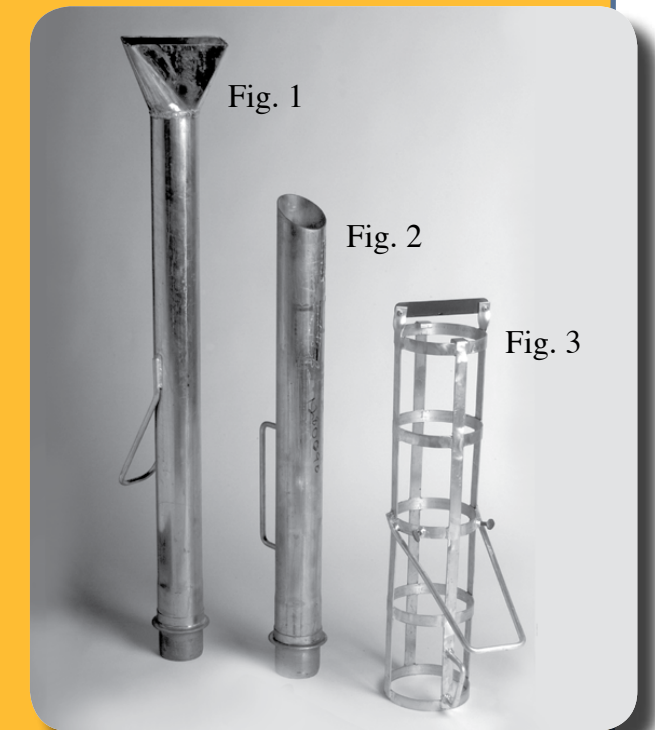

PRODUCTION NOZZLE

Offset sized tubing allows nozzle to be buried in material and still allows vacuum air to move material.

Part No.	Description	Price
1280079	6" Aluminum	$400.00